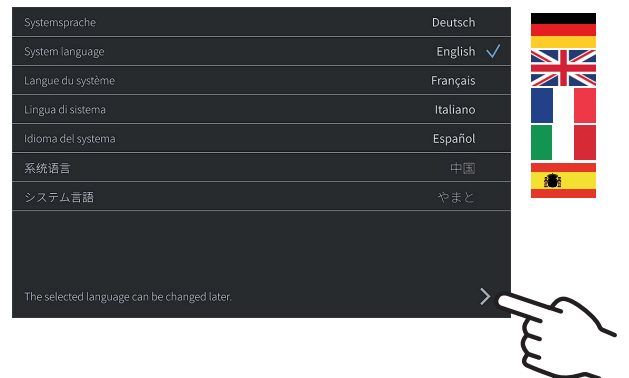

LEADING SWISS PRODUCTS

WAIO®
Quick Start Guide

1

2

3

4

5

6